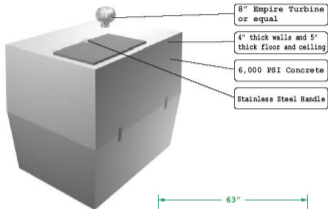

## PRODUCT: 5 x 7 Flat Top Storm Shelter

NOTES:

\*NOTE Door can be placed in various locations in the top of shelter

Door Frame inside  
45 7/8" X 25 7/8"

Height above concrete  
5 1/4" X 5 3/4" with door closed